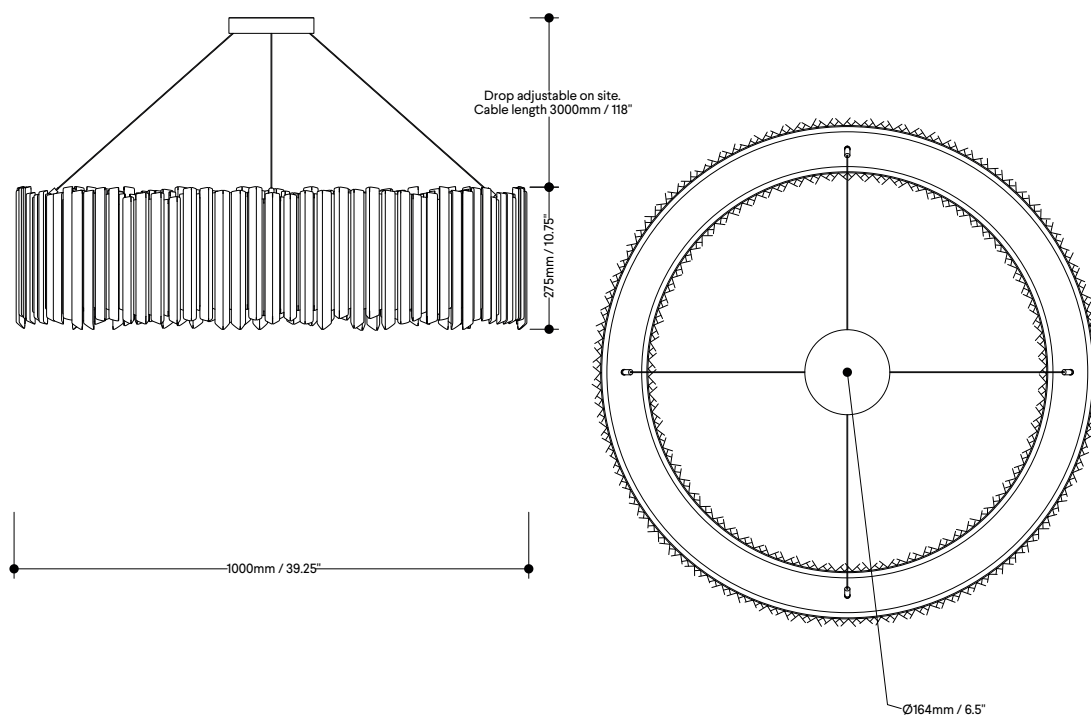

# Facet Chandelier 900mm Ø

**Lamp specifications UK**  
220-240v 50Hz input / 24 x 1.5w 500mA LED

**Dimmable**  
Yes

**Materials**  
Mirror-polished stainless steel  
or anodised aluminium body

**HS code**  
9405109890

**Lamp specifications USA**  
120v 60Hz input / 24 x 1.5w 500mA LED

**Level of protection**  
IP20

**Standards**

**Luminous flux / CCT**  
UK – 3600lm 2700K  
US – 3600lm 2700K

**Product weight**  
19.25kg / 42.4lb

# Facet Chandelier 1000mm Ø

**Lamp specifications UK**  
220-240v 50Hz input / 28 x 1.5w 500mA LED

**Dimmable**  
Yes

**Materials**  
Mirror-polished stainless steel  
or anodised aluminium body

**HS code**  
9405109890

**Lamp specifications USA**  
120v 60Hz input / 28 x 1.5w 500mA LED

**Level of protection**  
IP20

**Standards**

**Luminous flux / CCT**  
UK – 4200lm 2700K  
US – 4200lm 2700K

**Product weight**  
21.2kg / 46.7lb