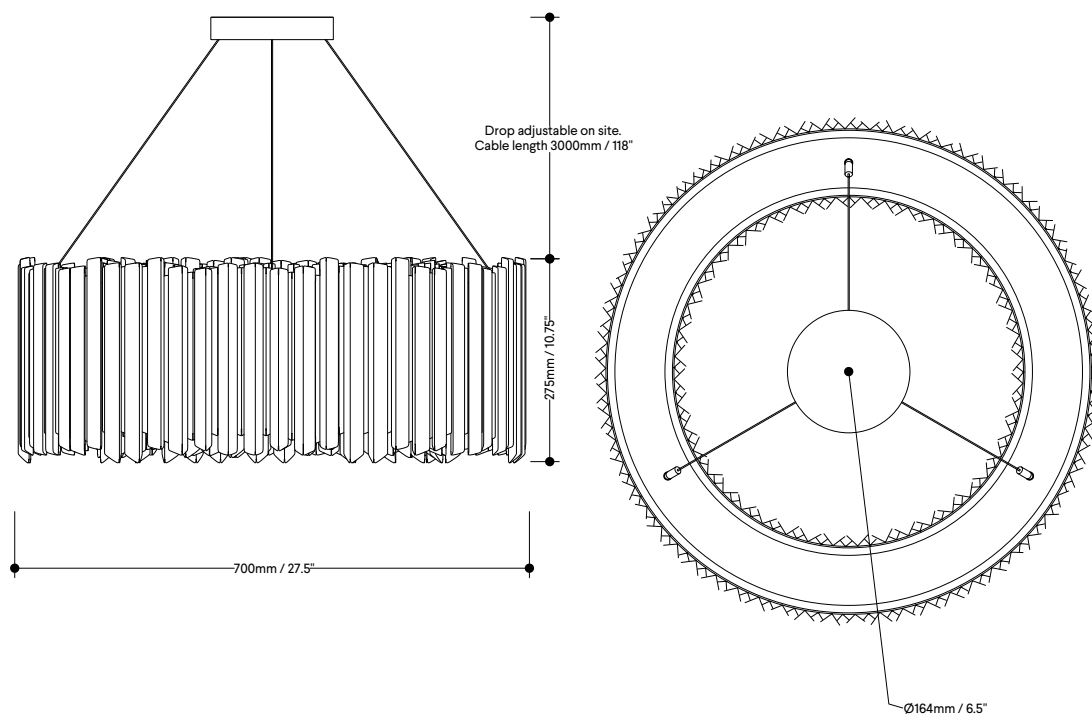

## Facet Chandelier

The original Facet Chandelier. Made from mirror-polished stainless steel or satin aluminium, the exterior facets are acid etched and formed individually to create the body of the light. Inside, the LEDs provide a unique effect – reflecting infinitely within the facets and casting a warm, ambient light. Please note that the internal finish is always the same as the external finish.

### Sizes

700mm Ø  
900mm Ø  
1000mm Ø  
1300mm Ø

---

Facet Chandelier

# Facet Chandelier 700mm Ø

**Lamp specifications UK**  
220-240v 50Hz input / 18 x 1.5w 500mA LED

**Dimmable**  
Yes

**Materials**  
Mirror-polished stainless steel  
or anodised aluminium body

**HS code**  
9405109890

**Lamp specifications USA**  
120v 60Hz input / 18 x 1.5w 500mA LED

**Level of protection**  
IP20

**Standards**

**Luminous flux / CCT**  
UK – 2700lm 2700K  
US – 2700lm 2700K

**Product weight**  
14.25kg / 31.4lb