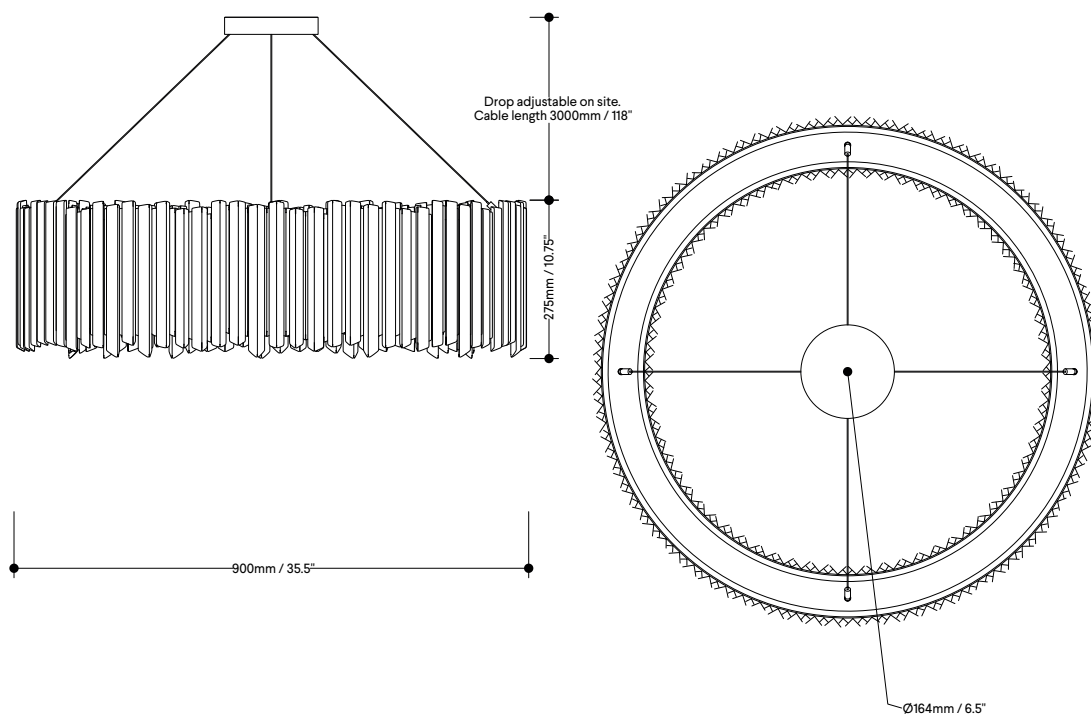

# Facet Chandelier 700mm Ø

**Lamp specifications UK**  
220-240v 50Hz input / 18 x 1.5w 500mA LED

**Dimmable**  
Yes

**Materials**  
Mirror-polished stainless steel  
or anodised aluminium body

**HS code**  
9405109890

**Lamp specifications USA**  
120v 60Hz input / 18 x 1.5w 500mA LED

**Level of protection**  
IP20

**Standards**

**Luminous flux / CCT**  
UK – 2700lm 2700K  
US – 2700lm 2700K

**Product weight**  
14.25kg / 31.4lb

# Facet Chandelier 900mm Ø

**Lamp specifications UK**  
220-240v 50Hz input / 24 x 1.5w 500mA LED

**Dimmable**  
Yes

**Materials**  
Mirror-polished stainless steel  
or anodised aluminium body

**HS code**  
9405109890

**Lamp specifications USA**  
120v 60Hz input / 24 x 1.5w 500mA LED

**Level of protection**  
IP20

**Standards**

**Luminous flux / CCT**  
UK – 3600lm 2700K  
US – 3600lm 2700K

**Product weight**  
19.25kg / 42.4lb