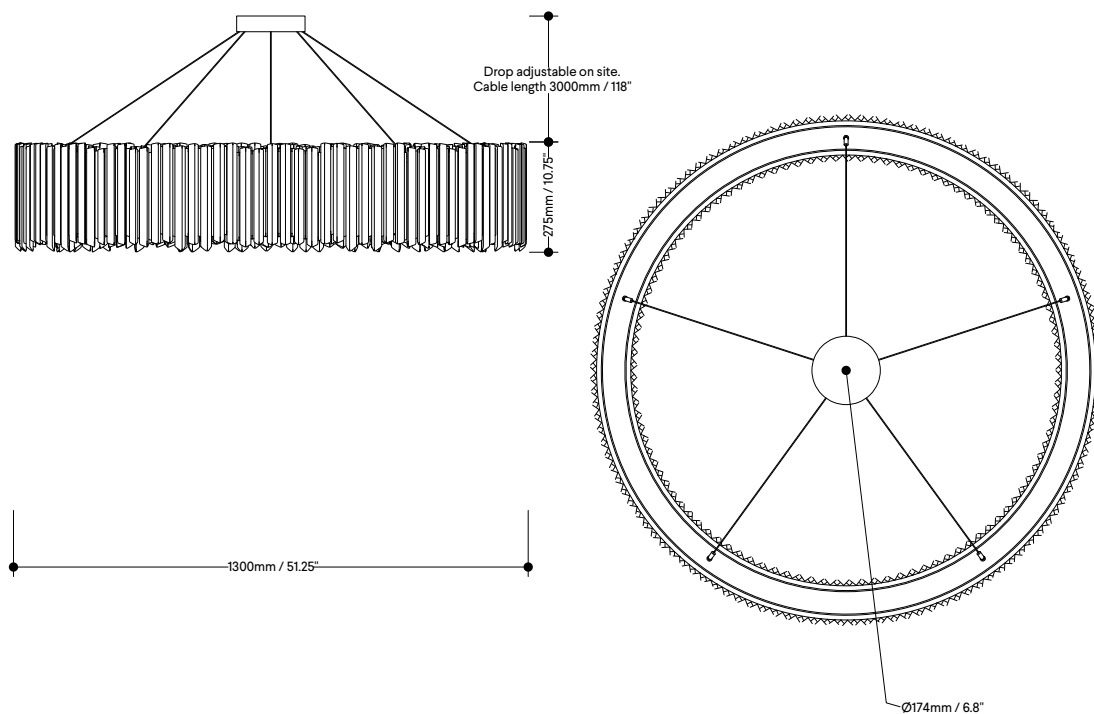

# Facet Chandelier 1000mm Ø

**Lamp specifications UK**  
220-240v 50Hz input / 28 x 1.5w 500mA LED

**Dimmable**  
Yes

**Materials**  
Mirror-polished stainless steel  
or anodised aluminium body

**HS code**  
9405109890

**Lamp specifications USA**  
120v 60Hz input / 28 x 1.5w 500mA LED

**Level of protection**  
IP20

**Standards**

**Luminous flux / CCT**  
UK – 4200lm 2700K  
US – 4200lm 2700K

**Product weight**  
21.2kg / 46.7lb

# Facet Chandelier 1300mm Ø

**Lamp specifications UK**  
220-240v 50Hz input / 40 x 1.5w 500mA LED

**Dimmable**  
Yes

**Materials**  
Mirror-polished stainless steel  
or anodised aluminium body

**HS code**  
9405109890