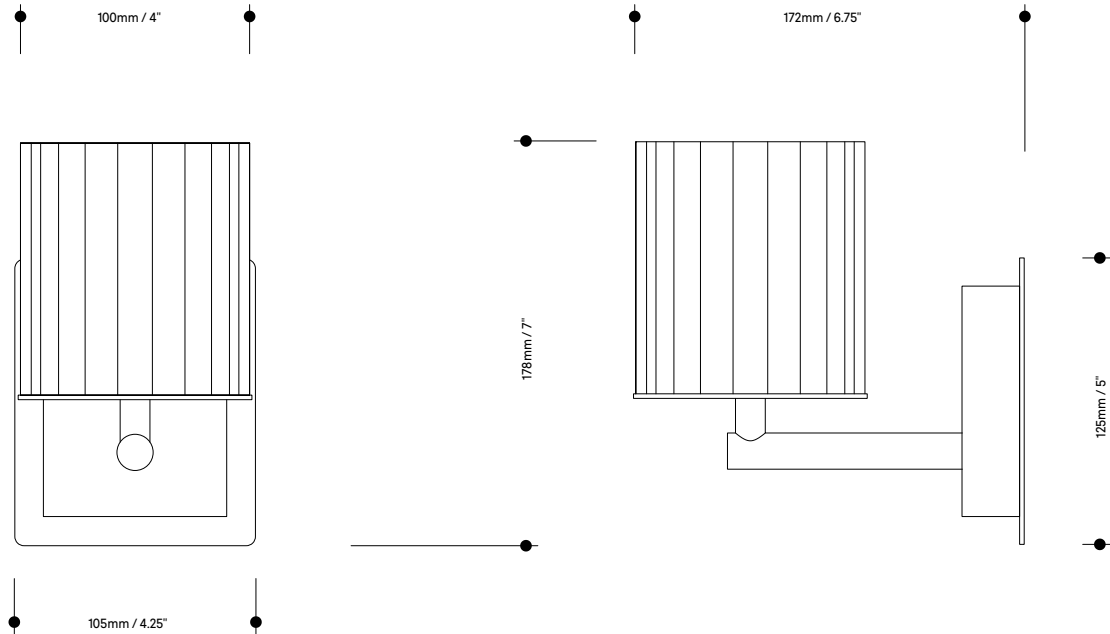

# Flute Wall Light

**Lamp specifications UK**  
220-240v 50Hz 3w G9 LED

**Luminous flux / CCT**  
UK – 250lm 2700K

**Dimmable**  
Yes

**Level of protection**  
IP20

**Product weight**  
0.85kg / 1.9lb

**Materials**  
Borosilicate glass and  
electroplated frame

# Flute Wall Light US

**Lamp specifications US**  
120v 60Hz 3w G9 LED Type T

**Luminous flux / CCT**  
US - 300lm 2700K

**Dimmable**  
Yes

**Level of protection**  
IP20

**Product weight**  
1.24kg / 2.75lb