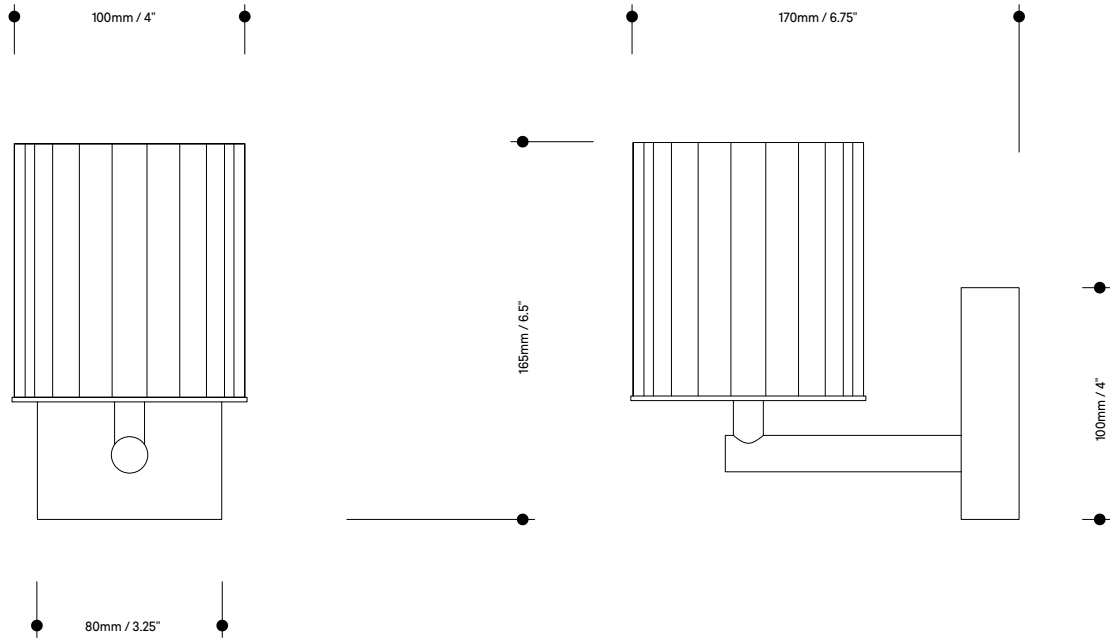

# Flute Wall Light

**Lamp specifications UK**  
220-240v 50Hz 3w G9 LED

**Luminous flux / CCT**  
UK – 250lm 2700K

**Dimmable**  
Yes

**Level of protection**  
IP20

**Product weight**  
0.85kg / 1.9lb

**Materials**  
Borosilicate glass and  
electroplated frame