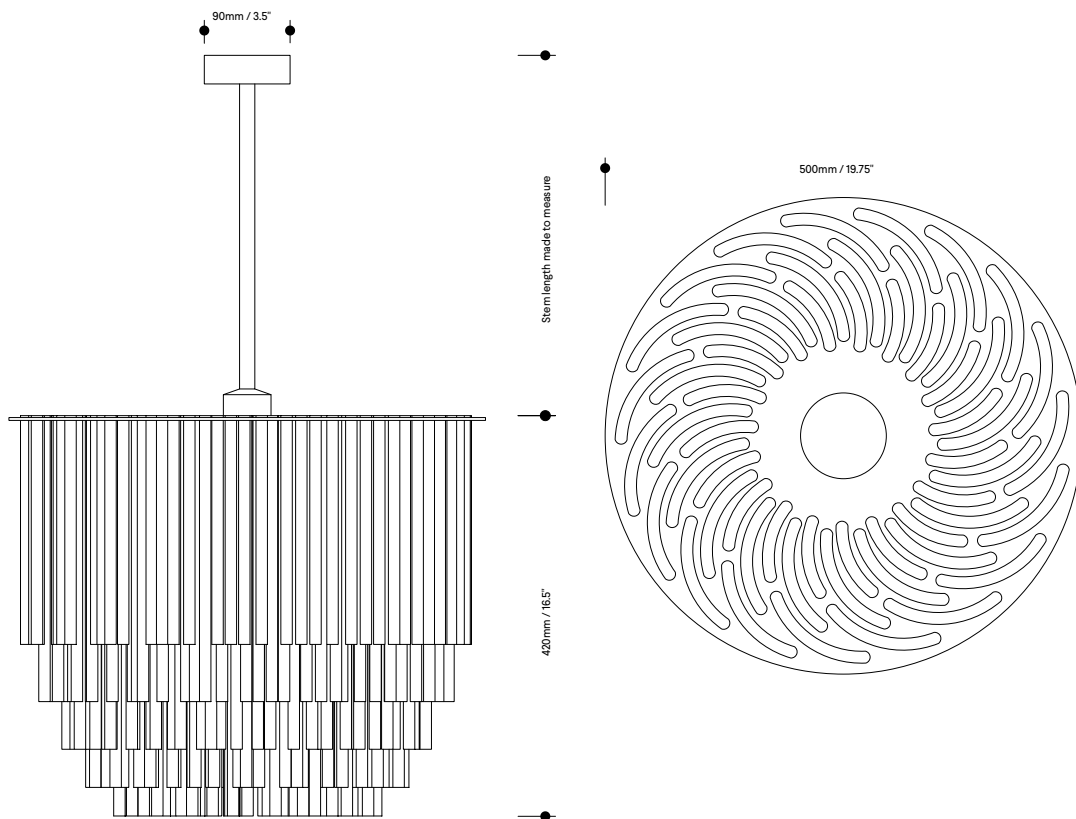

TOM — KIRK LIGHTING

Disc Chandelier

A true centrepiece and the perfect focal point for your space, the Disc Chandelier is one of our most popular designs. The clear borosilicate glass comes in a standard configuration and is extremely durable. The light has a made-to-measure stem and comes in a range of metal finishes to suit your taste.

Disc Chandelier

Disc Chandelier

Lamp specifications UK
220-240v 50Hz 6 x 3w G9 LED

Lamp specifications USA
120v 60Hz 6 x 3w G9 Type T LED

Luminous flux / CCT
UK - 1500lm 2700K
US - 1800lm 2700K

Dimmable
Yes

Level of protection
IP20

Product weight
16KG / 35lb
17KG / 37.5lb

Materials
Borosilicate glass and polished or brushed frame

HS code
9405105000

Standards

Metal finishes

Powder-coated

Polished chrome