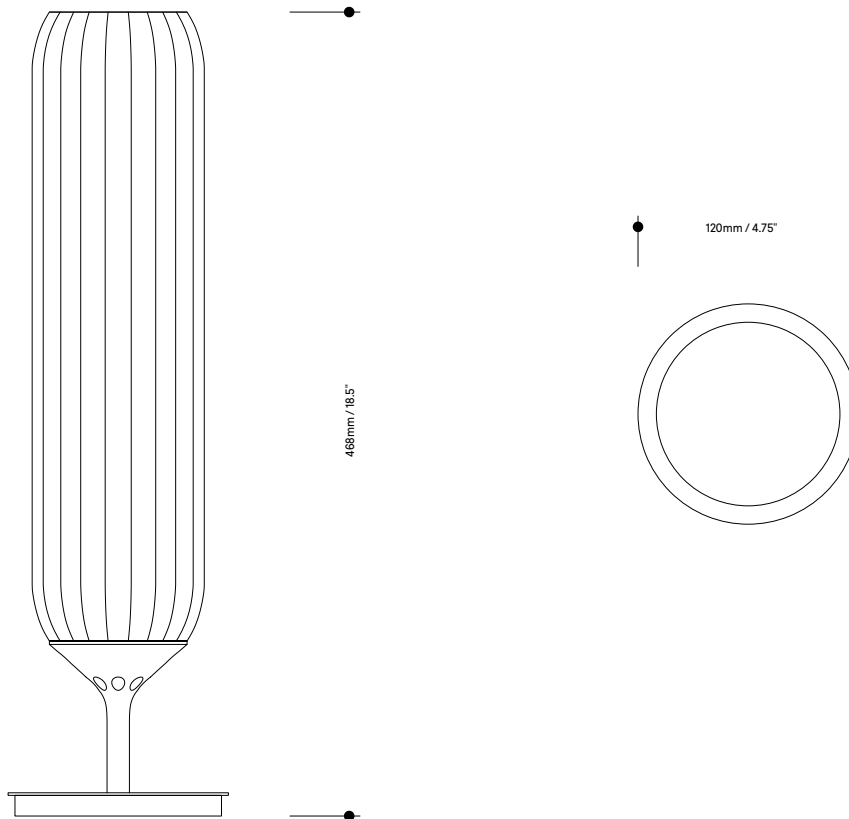

# Pod Table Light

**Lamp specifications UK**  
220-240v 50Hz 6.2w GU10 LED

**Lamp specifications USA**  
120v 60Hz 6.5w GU10 LED

**Luminous flux / CCT**  
UK – 575lm 2700K  
US – 500lm 2700K

**Dimmable**  
Yes

**Level of protection**  
IP20

**Product weight**  
2.4kg / 5.2lb

**Materials**  
Borosilicate glass and  
electroplated or  
powder-coated base

**HS code**  
9405105000

**Standards**