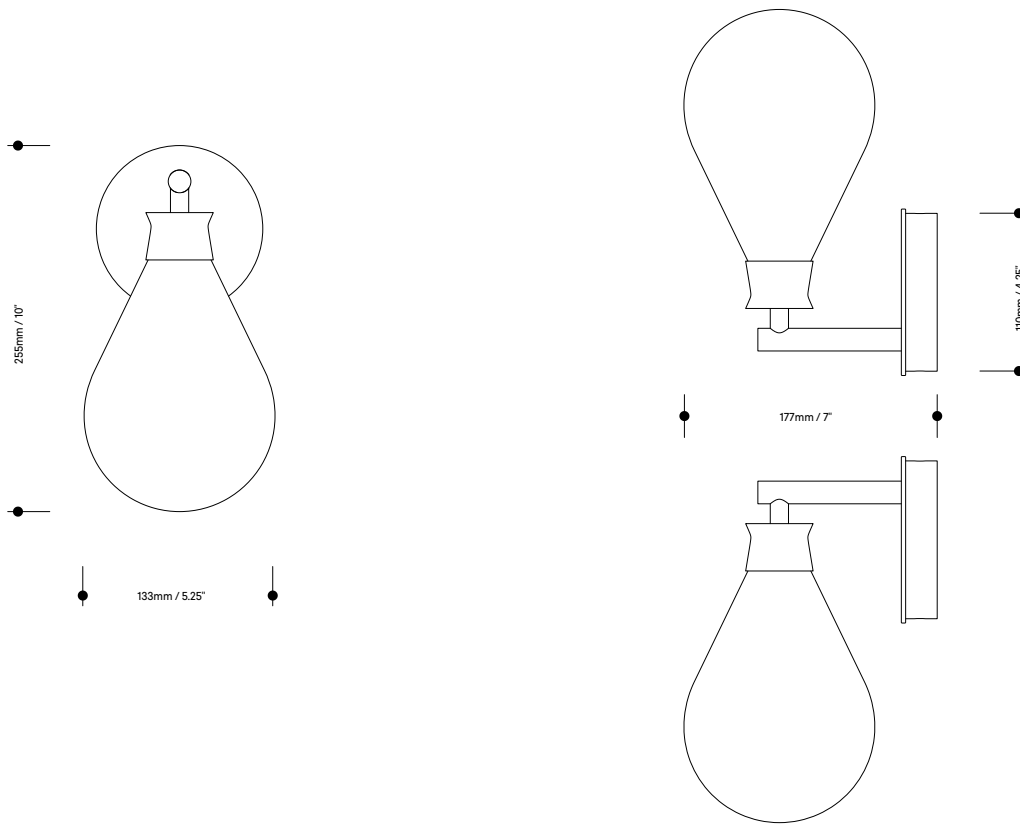

Cintola Wall Light

Lamp specifications UK
220-240v 50Hz 3w G9 LED

Lamp specifications USA
120v 60Hz 3w G9 Type T LED

Luminous flux / CCT
UK – 250lm 2700K
US – 300lm 2700K

Dimmable
Yes

Level of protection
IP20

Product weight
0.75kg / 1.65lb

Materials
Hand-blown glass and anodised
or polished aluminium

HS code
9405105000

Standards
UK
CA
CE

Metal finishes

Glass colours