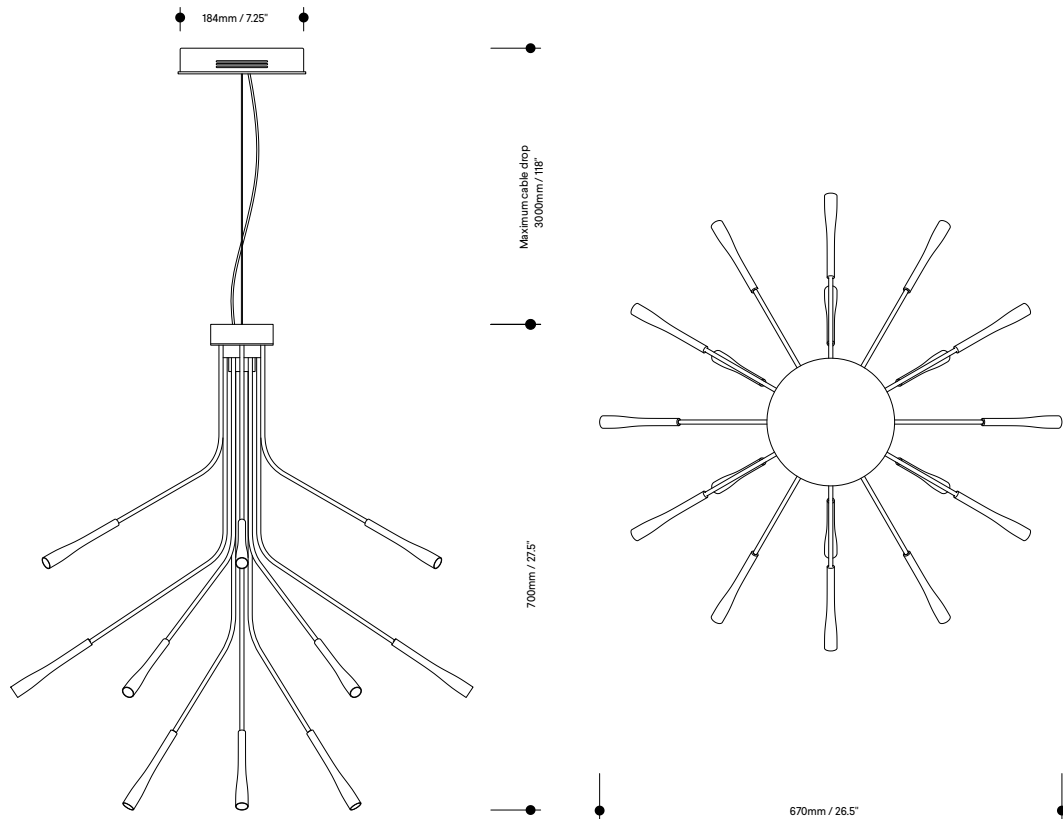

TOM — KIRK LIGHTING

Lightweight Chandelier

Dynamic and eye-catching, the Lightweight Chandelier is designed to be the focal point of an interior scheme. Machined entirely from aluminium and weighing less than 3kg, the chandelier combines functionality with a unique aesthetic.

Lightweight Chandelier

Lightweight Chandelier

Lamp specifications UK
220-240v 50Hz 18 x 1.5w 350mA LED

Lamp specifications USA
120v 60Hz 18 x 1.5w 350mA LED

Luminous flux / CCT
UK – 2700lm 3000k
US – 2700lm 3000k

Dimmable
Yes

Level of protection
IP20

Product weight
2.9kg / 6.4lb

Materials
Anodised aluminium frame

HS code
9405109890

Standards

Metal finishes

Bead-blasted blue